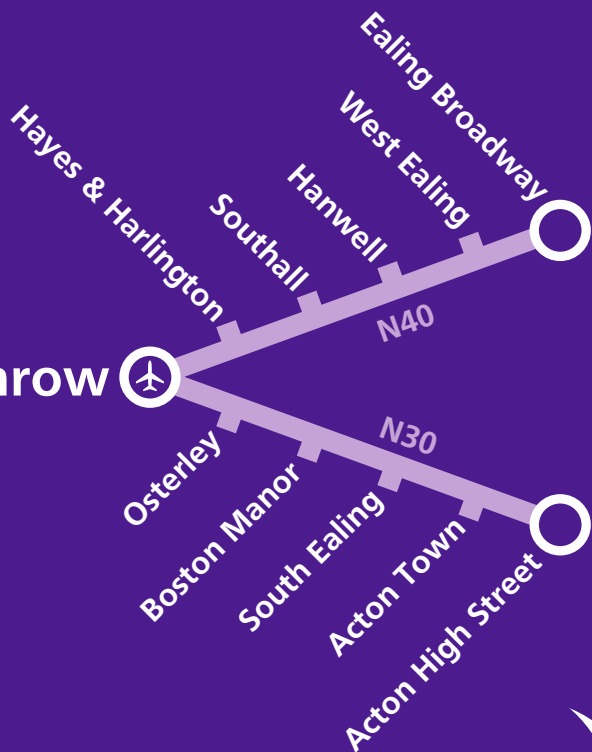

Owl-y Night Buses

All journeys call at
Central Bus Station
(for Terminals 2 & 3),
Terminal 4, and
Terminal 5

Heathrow

**FOR
TIMES
SEE NEXT
PAGE**

When the trains and Tube stop running at night, buses and coaches swoop in, operating every hour.

N30 doesn't travel beyond the airport boundary when the Night Tube is operating

Heathrow

N30 and N40 Night Buses

N30 to Central Bus Station

Weekday mornings, except Christmas Day and Boxing Day					
Acton, Horn Lane, Rosemont Rd, Stop N	---	0119	0219	0319	0419
Acton Town Station, Stop R	---	0121	0221	0321	0421
Acton, Popes Lane, Gunnersbury Park	---	0123	0223	0323	0423
South Ealing, Popes Lane, South Ealing Rd	---	0126	0226	0326	0426
Boston Manor Road, The Ride, Stop R	---	0130	0230	0330	0430
Osterley Station, Great West Rd, Stop P	---	0136	0236	0336	0436
Hatton Cross Bus Station, Stop A	---	0143	0243	0343	0443
Heathrow Terminal 4, Stop 11	0047	0147	0247	0347	0447
Cargo Area, Sealand Road	0050	0150	0250	0350	0450
Cargo Area, Stirling Road	0052	0152	0252	0352	0452
Heathrow Terminal 5, stop 20	0100	0200	0300	0400	0500
Heathrow, Central Bus Station	0112	0212	0312	0412	0512

N30 to Acton via Terminal 4

Weekday mornings, except Christmas Day and Boxing Day				
Heathrow, Central Bus Station, Stop 20	0125	0225	0325	0425
Heathrow Terminal 5, stop 20	0135	0235	0335	0435
Cargo Area, Stirling Road	0141	0241	0341	0441
Cargo Area, Sealand Road	0143	0243	0343	0443
Heathrow Terminal 4, Stop 10	0147	0247	0347	0447
Hatton Cross Bus Station, Stop B	0152	0252	0352	0452
Osterley Station, Great West Rd, Stop S	0159	0259	0359	0459
Windmill Road, Ealing Park Gardens	0204	0304	0404	0504
South Ealing, Popes Lane, South Ealing Rd	0208	0308	0408	0508
Acton, Popes Lane, Gunnersbury Park	0211	0311	0411	0511
Acton Town Station, Stop S	0213	0313	0413	0513
Acton, High Street, King Street, Stop D	0215	0315	0415	0515